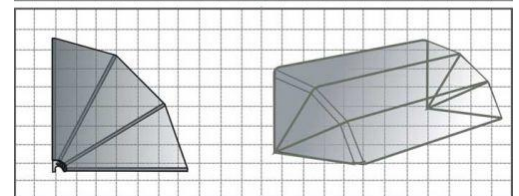

ilanbau - French Window Type Awning's Price 2009

Width	Project	Spanish	Acrylic
		import	china
1.2M	0.65M	3,500.00	2,200.00
1.5M	0.65M	3,600.00	2,300.00
	0.80M	4,100.00	2,700.00
2.0M	0.65M	4,100.00	2,700.00
	0.80M	4,800.00	3,100.00
	1.00M	6,000.00	3,800.00
2.5M	0.65M	4,400.00	2,800.00
	0.80M	5,400.00	3,400.00
	1.00M	6,700.00	4,200.00
	1.20M	8,100.00	5,000.00
3.0M	0.65M	4,800.00	3,100.00
	0.80M	6,000.00	3,800.00
	1.00M	7,500.00	4,600.00
	1.20M	8,900.00	5,500.00
3.5M	0.65M	5,400.00	3,400.00
	0.80M	6,600.00	4,200.00
	1.00M	8,200.00	5,000.00
	1.20M	9,800.00	6,000.00
4.0M	0.65M	5,900.00	3,700.00
	0.80M	7,200.00	4,600.00
	1.00M	8,900.00	5,500.00
	1.20M	10,700.00	6,600.00
4.5M	0.65M	6,300.00	4,000.00
	0.80M	7,800.00	5,000.00
	1.00M	9,600.00	5,900.00
	1.20M	11,500.00	6,900.00
5.0M	0.65M	6,900.00	4,400.00
	0.80M	8,500.00	5,400.00
	1.00M	10,300.00	6,400.00
	1.20M	12,300.00	7,400.00
5.5M	0.65M	7,400.00	4,700.00
	0.80M	9,100.00	5,800.00
	1.00M	11,000.00	6,800.00
	1.20M	13,000.00	7,900.00
6.0M	0.65M	7,900.00	5,000.00
	0.80M	8,700.00	6,200.00
	1.00M	11,800.00	7,300.00
	1.20M	13,900.00	8,300.00