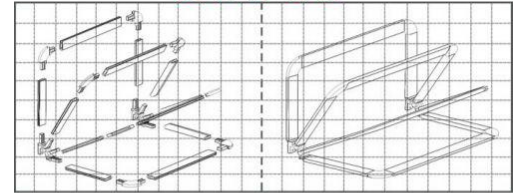

ilanbau - French Window Type Awning's Price 2009

Width	Project	Spanish	Acrylic
		import	china
1.2M	0.65M	3,500.00	2,200.00
1.5M	0.65M	3,600.00	2,300.00
	0.80M	4,100.00	2,700.00
2.0M	0.65M	4,100.00	2,700.00
	0.80M	4,800.00	3,100.00
	1.00M	6,000.00	3,800.00
2.5M	0.65M	4,400.00	2,800.00
	0.80M	5,400.00	3,400.00
	1.00M	6,700.00	4,200.00
	1.20M	8,100.00	5,000.00
3.0M	0.65M	4,800.00	3,100.00
	0.80M	6,000.00	3,800.00
	1.00M	7,500.00	4,600.00
	1.20M	8,900.00	5,500.00
3.5M	0.65M	5,400.00	3,400.00
	0.80M	6,600.00	4,200.00
	1.00M	8,200.00	5,000.00
	1.20M	9,800.00	6,000.00
4.0M	0.65M	5,900.00	3,700.00
	0.80M	7,200.00	4,600.00
	1.00M	8,900.00	5,500.00
	1.20M	10,700.00	6,600.00
4.5M	0.65M	6,300.00	4,000.00
	0.80M	7,800.00	5,000.00
	1.00M	9,600.00	5,900.00
	1.20M	11,500.00	6,900.00
5.0M	0.65M	6,900.00	4,400.00
	0.80M	8,500.00	5,400.00
	1.00M	10,300.00	6,400.00
	1.20M	12,300.00	7,400.00
5.5M	0.65M	7,400.00	4,700.00
	0.80M	9,100.00	5,800.00
	1.00M	11,000.00	6,800.00
	1.20M	13,000.00	7,900.00
6.0M	0.65M	7,900.00	5,000.00
	0.80M	8,700.00	6,200.00
	1.00M	11,800.00	7,300.00
	1.20M	13,900.00	8,300.00