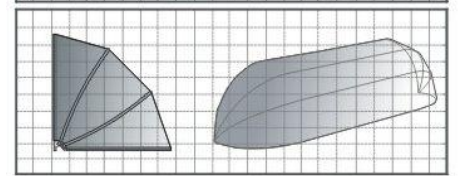

**ilanbau** - L361 Dome Awning's Price 2009

Width	Project	Spanish	Acrylic
		import	china
1.5M	0.65M	4,300.00	2,800.00
2.0M	0.65M	4,300.00	2,600.00
	0.80M	5,000.00	3,200.00
2.5M	0.65M	4,900.00	2,900.00
	0.80M	5,600.00	3,600.00
	1.00M	7,100.00	4,400.00
	1.20M	8,500.00	5,300.00
3.0M	0.65M	4,700.00	3,200.00
	0.80M	6,300.00	4,000.00
	1.00M	7,900.00	4,800.00
	1.20M	9,400.00	5,800.00
3.5M	0.65M	5,400.00	3,600.00
	0.80M	7,000.00	4,400.00
	1.00M	8,600.00	5,300.00
	1.20M	10,200.00	6,100.00
4.0M	0.65M	5,800.00	3,900.00
	0.80M	7,600.00	4,800.00
	1.00M	9,300.00	5,700.00
	1.20M	11,200.00	6,700.00
4.5M	0.65M	6,400.00	4,300.00
	0.80M	8,200.00	5,200.00
	1.00M	10,100.00	6,200.00
	1.20M	12,100.00	7,200.00
5.0M	0.65M	7,000.00	4,700.00
	0.80M	8,900.00	5,600.00
	1.00M	10,800.00	6,700.00
	1.20M	12,900.00	7,700.00
5.5M	0.65M	7,500.00	5,000.00
	0.80M	9,500.00	6,000.00
	1.00M	11,600.00	7,100.00
	1.20M	13,800.00	8,100.00
6.0M	0.65M	7,900.00	5,300.00
	0.80M	10,200.00	6,400.00
	1.00M	12,500.00	7,600.00
	1.20M	14,600.00	8,700.00

**ilanbau** - L381 Dome Awning's Price 2009

Width	Project	Spanish	Acrylic
		import	china
1.2M	0.6M	4,100.00	2,400.00
1.5M	0.75M	4,800.00	3,000.00
1.8M	0.8M	5,700.00	3,600.00
2.0M	0.9M	6,700.00	4,100.00
2.2M	1.0M	7,400.00	4,600.00
2.5M	1.2M	8,400.00	5,300.00
2.8M	1.3M	9,400.00	5,800.00
3.0M	1.4M	10,300.00	6,300.00
3.3M	1.5M	11,300.00	6,700.00
3.5M	1.6M	12,300.00	7,200.00
4.0M	1.8M	13,200.00	7,800.00