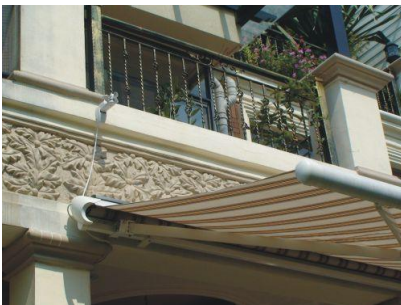

ilanbau - L700 Awning's Price 2009

Width	Project	L700		stainless steel waterproof cover	remark
		Spanish	Acrylic		
		import	china		
2.5M	1.5M	7,700.00	5,800.00	450.00	including 3 arms & 3 supports can install a 40N electric motor \$1,800 with remote. made in China.
	2.0M	9,000.00	6,400.00		
3.0M	1.5M	8,800.00	6,600.00	550.00	
	2.0M	10,000.00	7,200.00		
	2.5M	11,500.00	7,800.00		
3.5M	1.5M	10,300.00	7,700.00	650.00	
	2.0M	12,000.00	8,400.00		
	2.5M	13,500.00	9,100.00		
	3.0M	15,000.00	9,800.00		
4.0M	1.5M	10,800.00	7,900.00	700.00	
	2.0M	12,600.00	8,700.00		
	2.5M	14,000.00	9,500.00		
	3.0M	16,000.00	10,200.00		
4.5M	1.5M	12,500.00	9,200.00	800.00	
	2.0M	14,000.00	9,800.00		
	2.5M	16,000.00	10,800.00		
	3.0M	18,000.00	11,500.00		
5.0M	1.5M	14,000.00	9,800.00	900.00	
	2.0M	16,000.00	10,600.00		
	2.5M	18,000.00	11,600.00		
	3.0M	20,000.00	12,600.00		
5.5M	1.5M	15,000.00	11,000.00	1,000.00	
	2.0M	17,000.00	12,000.00		
	2.5M	20,000.00	13,000.00		
	3.0M	23,000.00	14,000.00		
6.0M	1.5M	16,000.00	11,000.00	1,000.00	
	2.0M	18,000.00	12,000.00		
	2.5M	21,000.00	13,000.00		
	3.0M	24,000.00	14,000.00		

Stainless Steel Cover