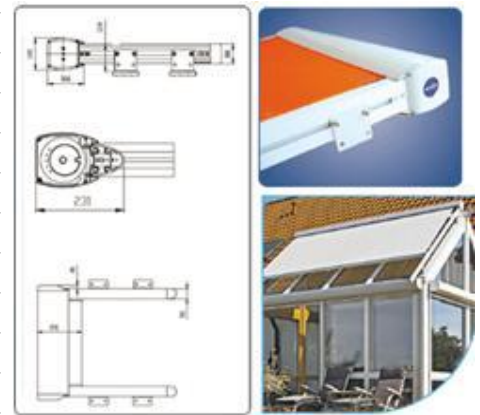

ilantau - L960 Sky Awning's Price 2009

| Width | Project | Spanish | Acrylic |
|-------|---------|-----------|-----------|
| | | import | china |
| 2.5M | 2.0M | 9,500.00 | 8,000.00 |
| | 2.5M | 10,500.00 | 9,000.00 |
| | 3.0M | 12,000.00 | 10,000.00 |
| | 3.5M | 13,000.00 | 11,000.00 |
| 3.0M | 2.0M | 11,000.00 | 9,200.00 |
| | 2.5M | 12,000.00 | 9,800.00 |
| | 3.0M | 13,000.00 | 10,500.00 |
| | 3.5M | 14,000.00 | 11,200.00 |
| | 4.0M | 15,000.00 | 12,000.00 |
| | 4.5M | 16,000.00 | 12,500.00 |
| 3.5M | 5.0M | 17,500.00 | 13,000.00 |
| | 2.0M | 12,000.00 | 9,800.00 |
| | 2.5M | 13,000.00 | 10,500.00 |
| | 3.0M | 14,000.00 | 11,000.00 |
| | 3.5M | 16,000.00 | 12,000.00 |
| | 4.0M | 17,000.00 | 13,000.00 |
| | 4.5M | 18,000.00 | 13,500.00 |
| 4.0M | 5.0M | 19,000.00 | 14,000.00 |
| | 2.0M | 13,000.00 | 11,000.00 |
| | 2.5M | 15,000.00 | 12,000.00 |
| | 3.0M | 16,000.00 | 12,800.00 |
| | 3.5M | 17,500.00 | 13,500.00 |
| | 4.0M | 19,000.00 | 14,500.00 |
| | 4.5M | 20,000.00 | 15,000.00 |
| | 5.0M | 22,000.00 | 16,000.00 |
| 4.5M | 5.5M | 23,000.00 | 17,000.00 |
| | 2.0M | 15,000.00 | 12,000.00 |
| | 2.5M | 16,500.00 | 13,000.00 |
| | 3.0M | 18,000.00 | 14,000.00 |
| | 3.5M | 19,000.00 | 15,000.00 |
| | 4.0M | 20,500.00 | 15,500.00 |
| | 4.5M | 22,000.00 | 16,500.00 |
| | 5.0M | 23,500.00 | 17,000.00 |
| 5.0M | 5.5M | 25,000.00 | 18,000.00 |
| | 2.0M | 16,000.00 | 13,000.00 |
| | 2.5M | 17,000.00 | 14,000.00 |
| | 3.0M | 19,000.00 | 15,000.00 |
| | 3.5M | 21,000.00 | 16,000.00 |
| | 4.0M | 22,500.00 | 17,000.00 |
| | 4.5M | 24,000.00 | 18,000.00 |
| | 5.0M | 25,800.00 | 19,000.00 |
| | 5.5M | 28,000.00 | 20,000.00 |

Incl. a 80NM electric motor with remote control. Made in China